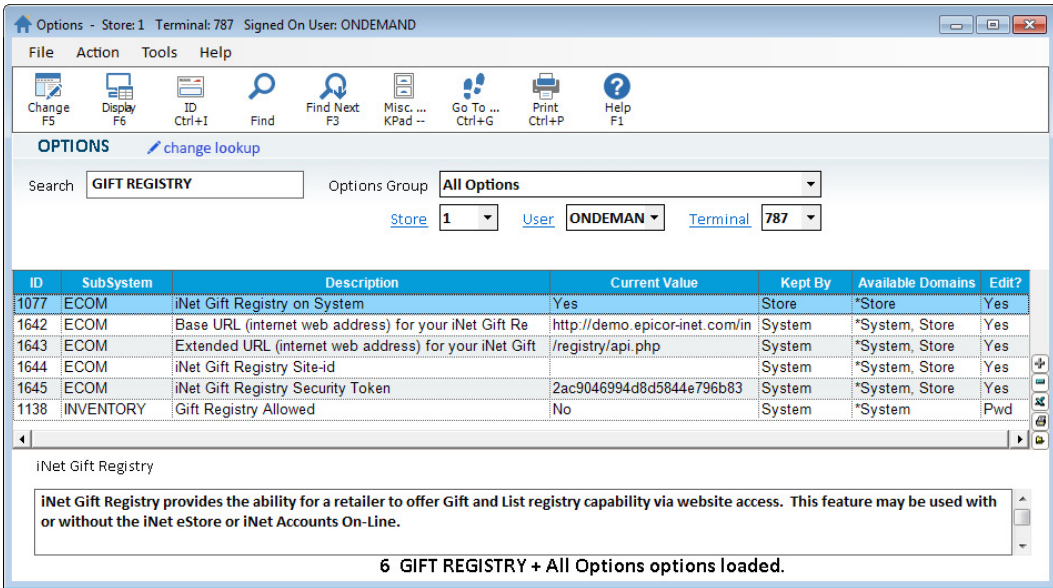

Once the Eagle Options have been updated by the Financial Services Group, you can configure your iNet 'Registry API Access'.

1. Log in as an Administrator.
2. From 'Site', select 'Advanced'.
3. Choose 'Registry API Access'.

4. Copy and paste the settings from the 'Registry API Access' page into the corresponding Eagle Option ID's.

5. To isolate the correct Option ID's type **GIFT REGISTRY** into the 'Search' field and press Enter.