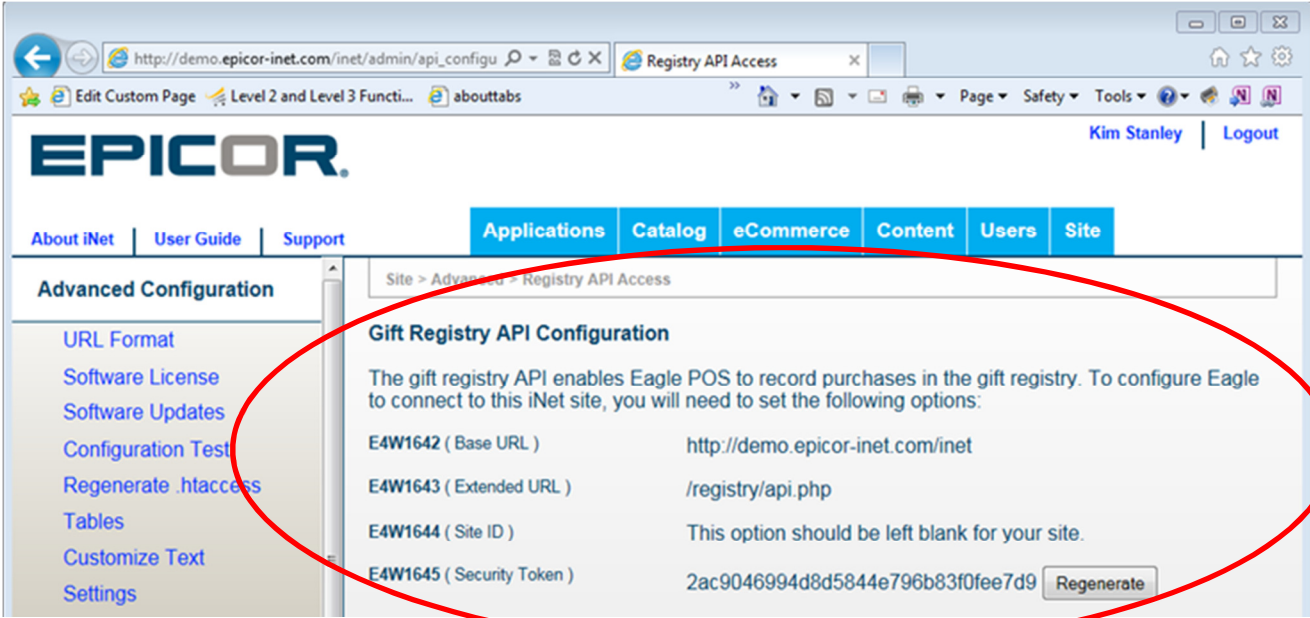

4. Copy and paste the settings from the 'Registry API Access' page into the corresponding Eagle Option ID's.