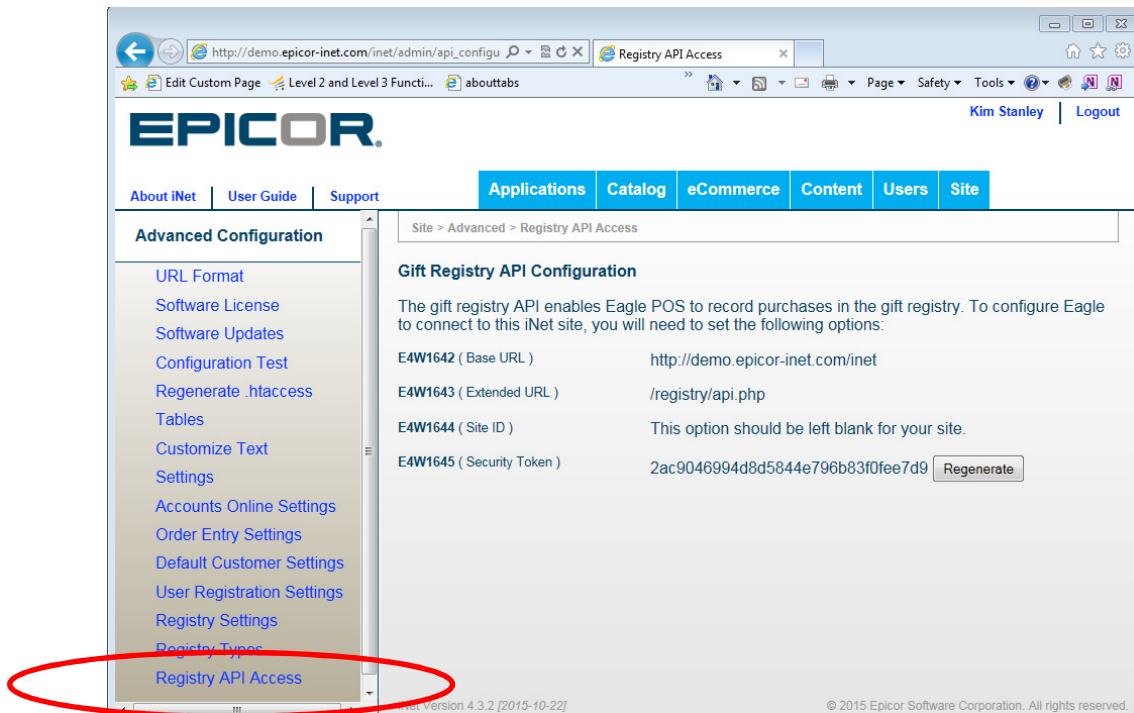

Once the Eagle Options have been updated by the Financial Services Group, you can configure your iNet 'Registry API Access'.

1. Log in as an Administrator.
2. From 'Site', select 'Advanced'.
3. Choose 'Registry API Access'.